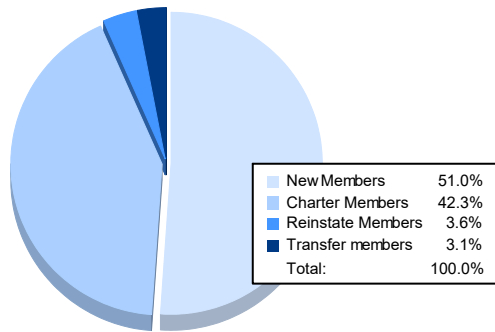

Year	New Clubs	Dropped Clubs	Gain/ Loss Clubs	New Members	Charter Members	Reinstate Members	Transfer Members	Total Member Added	Total Members Dropped	Gain/ Loss Members
2016-2017	0	0	0	73	0	10	0	83	70	13
2017-2018	3	1	2	170	85	9	0	264	127	137
2018-2019	3	0	3	63	88	16	1	168	89	79
2019-2020	1	0	1	36	76	71	0	183	213	-30
2020-2021	4	0	4	99	82	7	6	194	180	14
<b>Average</b>	<b>2</b>	<b>0</b>	<b>2</b>	<b>88</b>	<b>66</b>	<b>23</b>	<b>1</b>	<b>178</b>	<b>136</b>	<b>43</b>

### Membership Composition June 2021 Cumulative

### Gender Composition June 2021 Cumulative