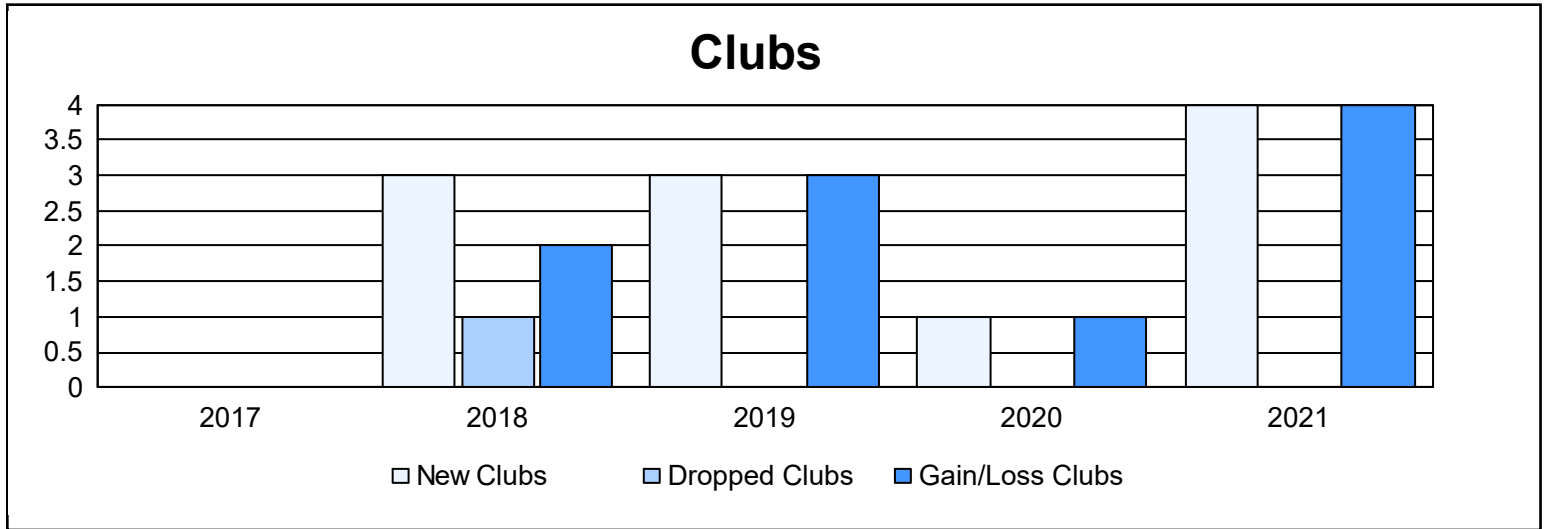

Year	New Clubs	Dropped Clubs	Gain/ Loss Clubs	New Members	Charter Members	Reinstate Members	Transfer Members	Total Member Added	Total Members Dropped	Gain/ Loss Members
2016-2017	0	0	0	73	0	10	0	83	70	13
2017-2018	3	1	2	170	85	9	0	264	127	137
2018-2019	3	0	3	63	88	16	1	168	89	79
2019-2020	1	0	1	36	76	71	0	183	213	-30
2020-2021	4	0	4	99	82	7	6	194	180	14
<b>Average</b>	<b>2</b>	<b>0</b>	<b>2</b>	<b>88</b>	<b>66</b>	<b>23</b>	<b>1</b>	<b>178</b>	<b>136</b>	<b>43</b>

### Membership Composition June 2021 Cumulative