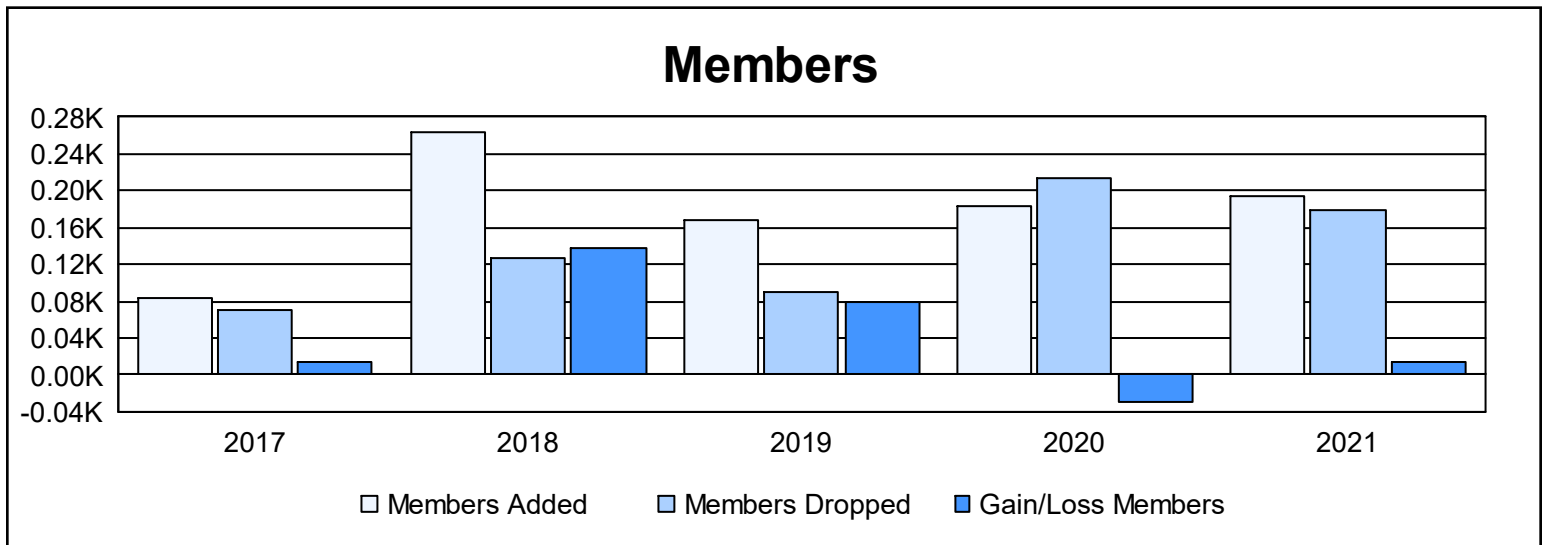

Year	New Clubs	Dropped Clubs	Gain/ Loss Clubs	New Members	Charter Members	Reinstate Members	Transfer Members	Total Member Added	Total Members Dropped	Gain/ Loss Members
2016-2017	0	0	0	73	0	10	0	83	70	13
2017-2018	3	1	2	170	85	9	0	264	127	137
2018-2019	3	0	3	63	88	16	1	168	89	79
2019-2020	1	0	1	36	76	71	0	183	213	-30
2020-2021	4	0	4	99	82	7	6	194	180	14
<b>Average</b>	<b>2</b>	<b>0</b>	<b>2</b>	<b>88</b>	<b>66</b>	<b>23</b>	<b>1</b>	<b>178</b>	<b>136</b>	<b>43</b>

### Membership Composition June 2021 Cumulative